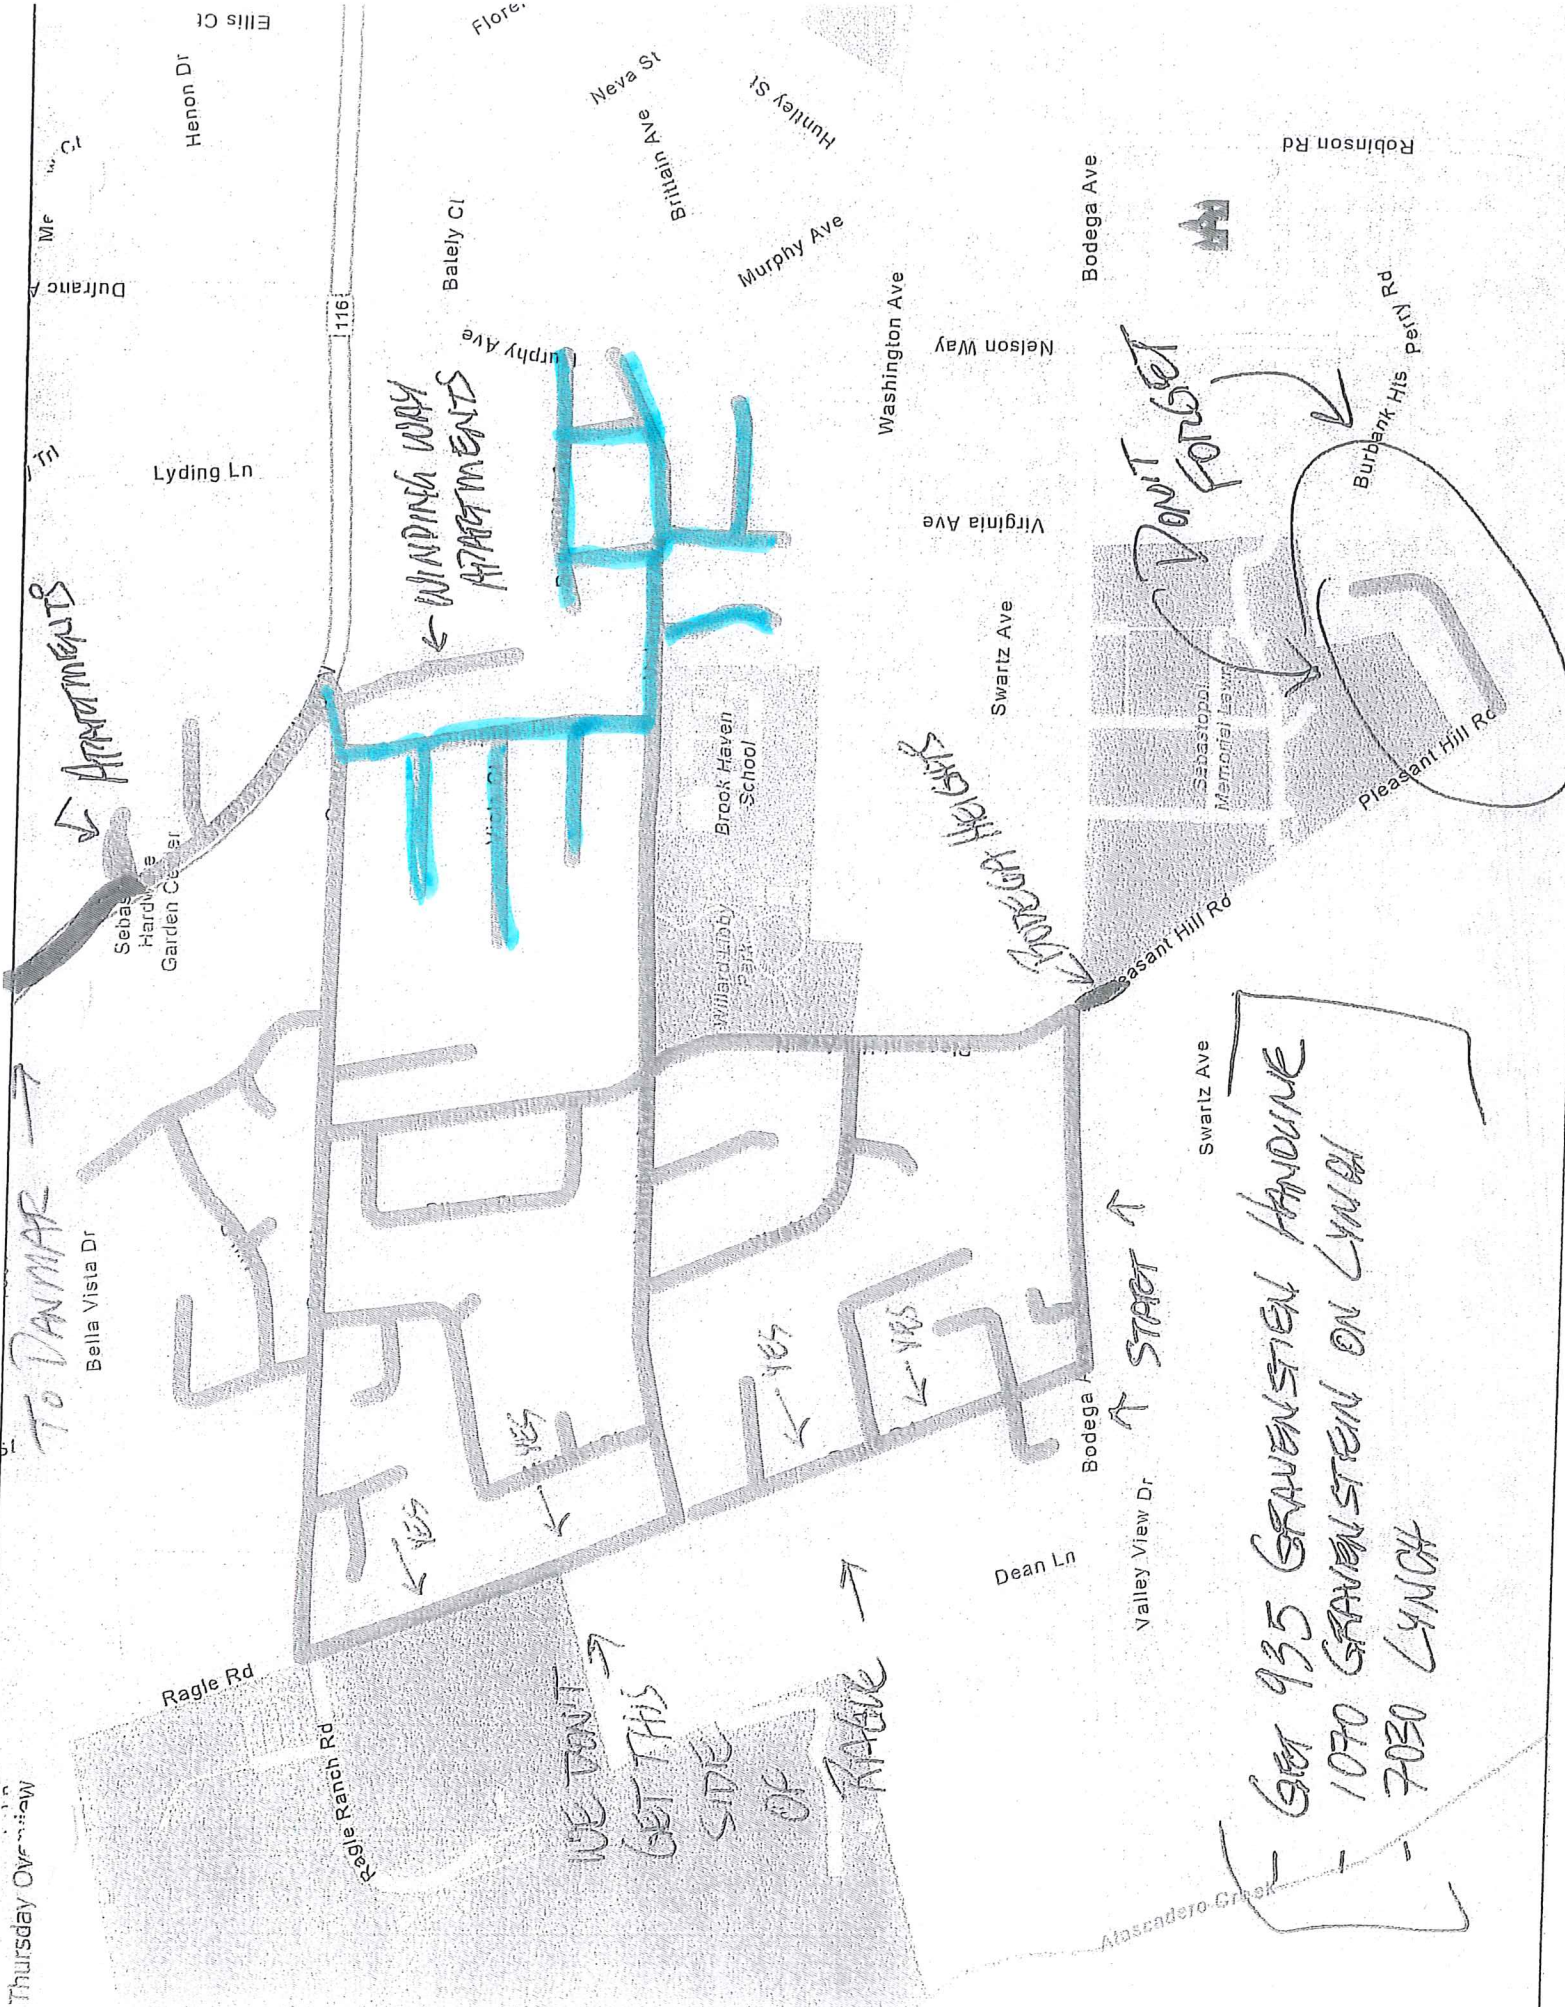

Thursday Overcast

TO DANMAR

Henon Dr
 Duffran Ave
 Lyding Ln
 1176
 Sebas Hardwick Garden Center
 Bella Vista Dr
 Ragle Rd
 Ragle Ranch Rd

← WINDING WAY APARTMENTS

WE DON'T GET THIS SIDE OF RAGLE →

← FORGET THE GIRLS

← DON'T FORGET

GET 935 GRAVENSTEN HANDUNE
 1070 GRAVENSTEN ON LYNCH
 7030 LYNCH

Ellis Ct
 Murphy Ave
 Bately Ct
 British Ave
 Nevada St
 Huntley St
 Murphy Ave
 Washington Ave
 Nelson Way
 Virginia Ave
 Swartz Ave
 Bodega Ave
 Robinson Rd
 Burbank Hts
 Beverly Rd
 Pleasant Hill Rd

Brook Haven School
 Willard Libby Park
 Sebastopol Memorial Lawn

Stopol
Street Sweep
Wednesday Odd Weeks

A01