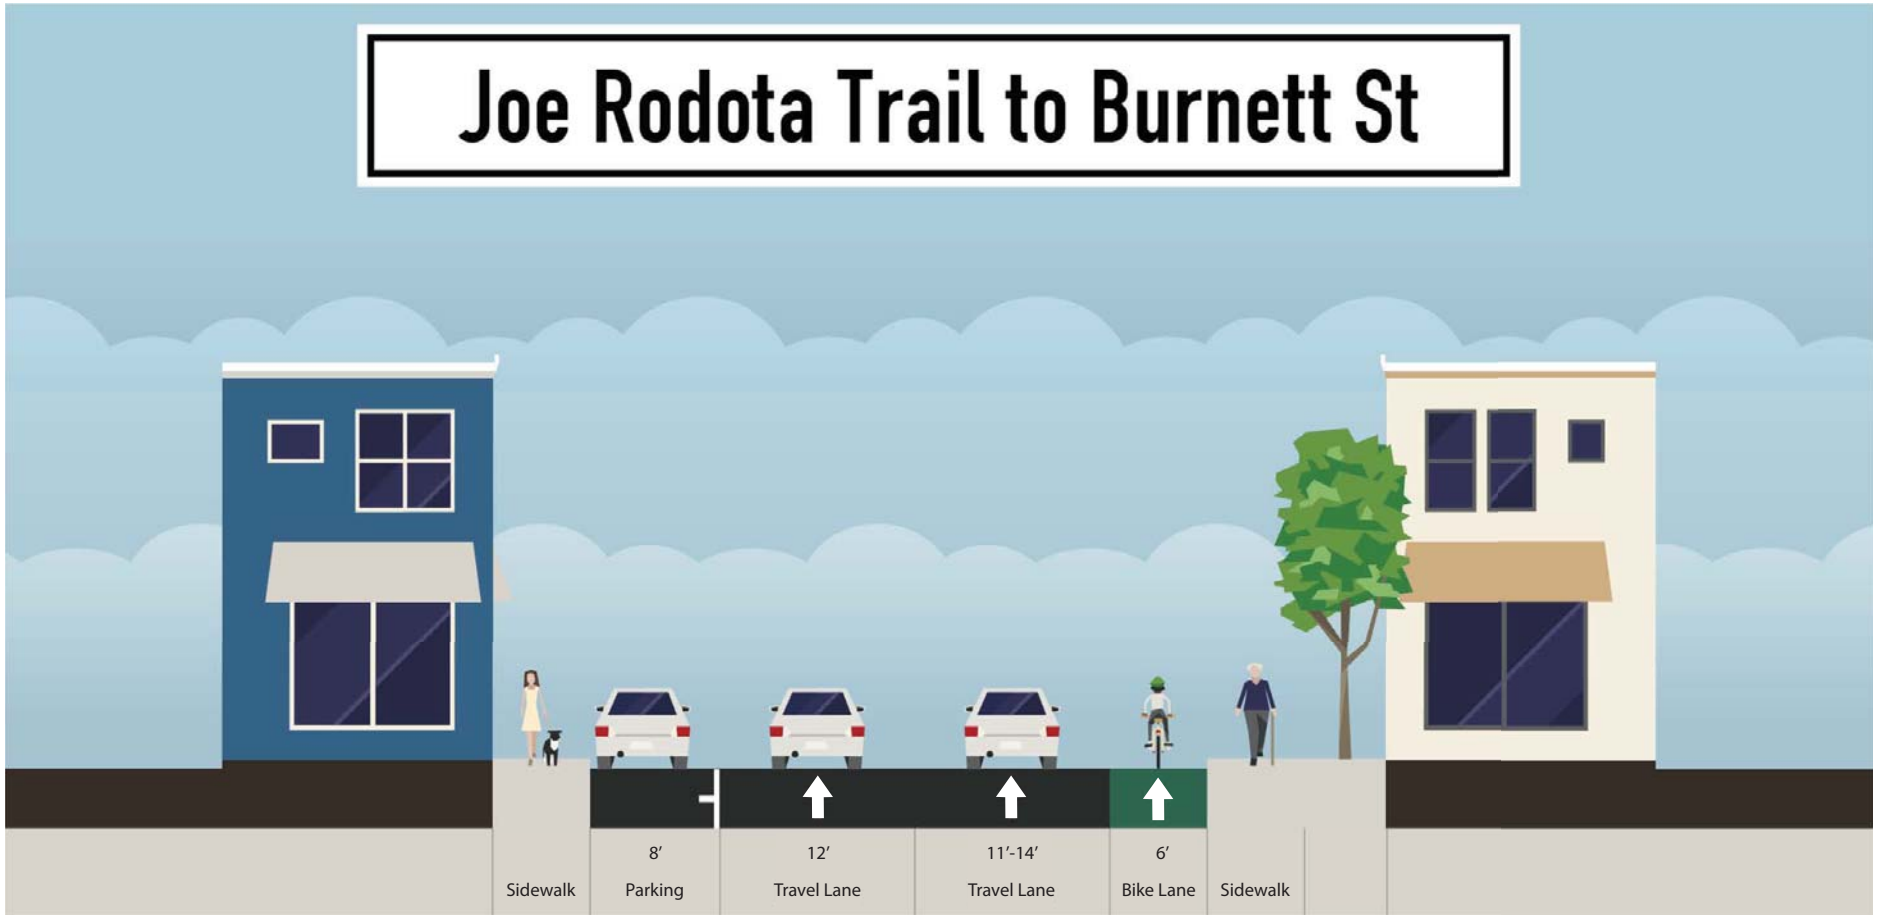

Petaluma Avenue Northbound Cross-Sections "New Striping"

Burnett St to Sebastopol Ave

Petaluma Avenue Northbound Cross-Sections "New Striping"

Joe Rodota Trail to Burnett St

Petaluma Avenue Northbound Cross-Sections
"New Striping"

Palm Ave to Joe Rodota Trail